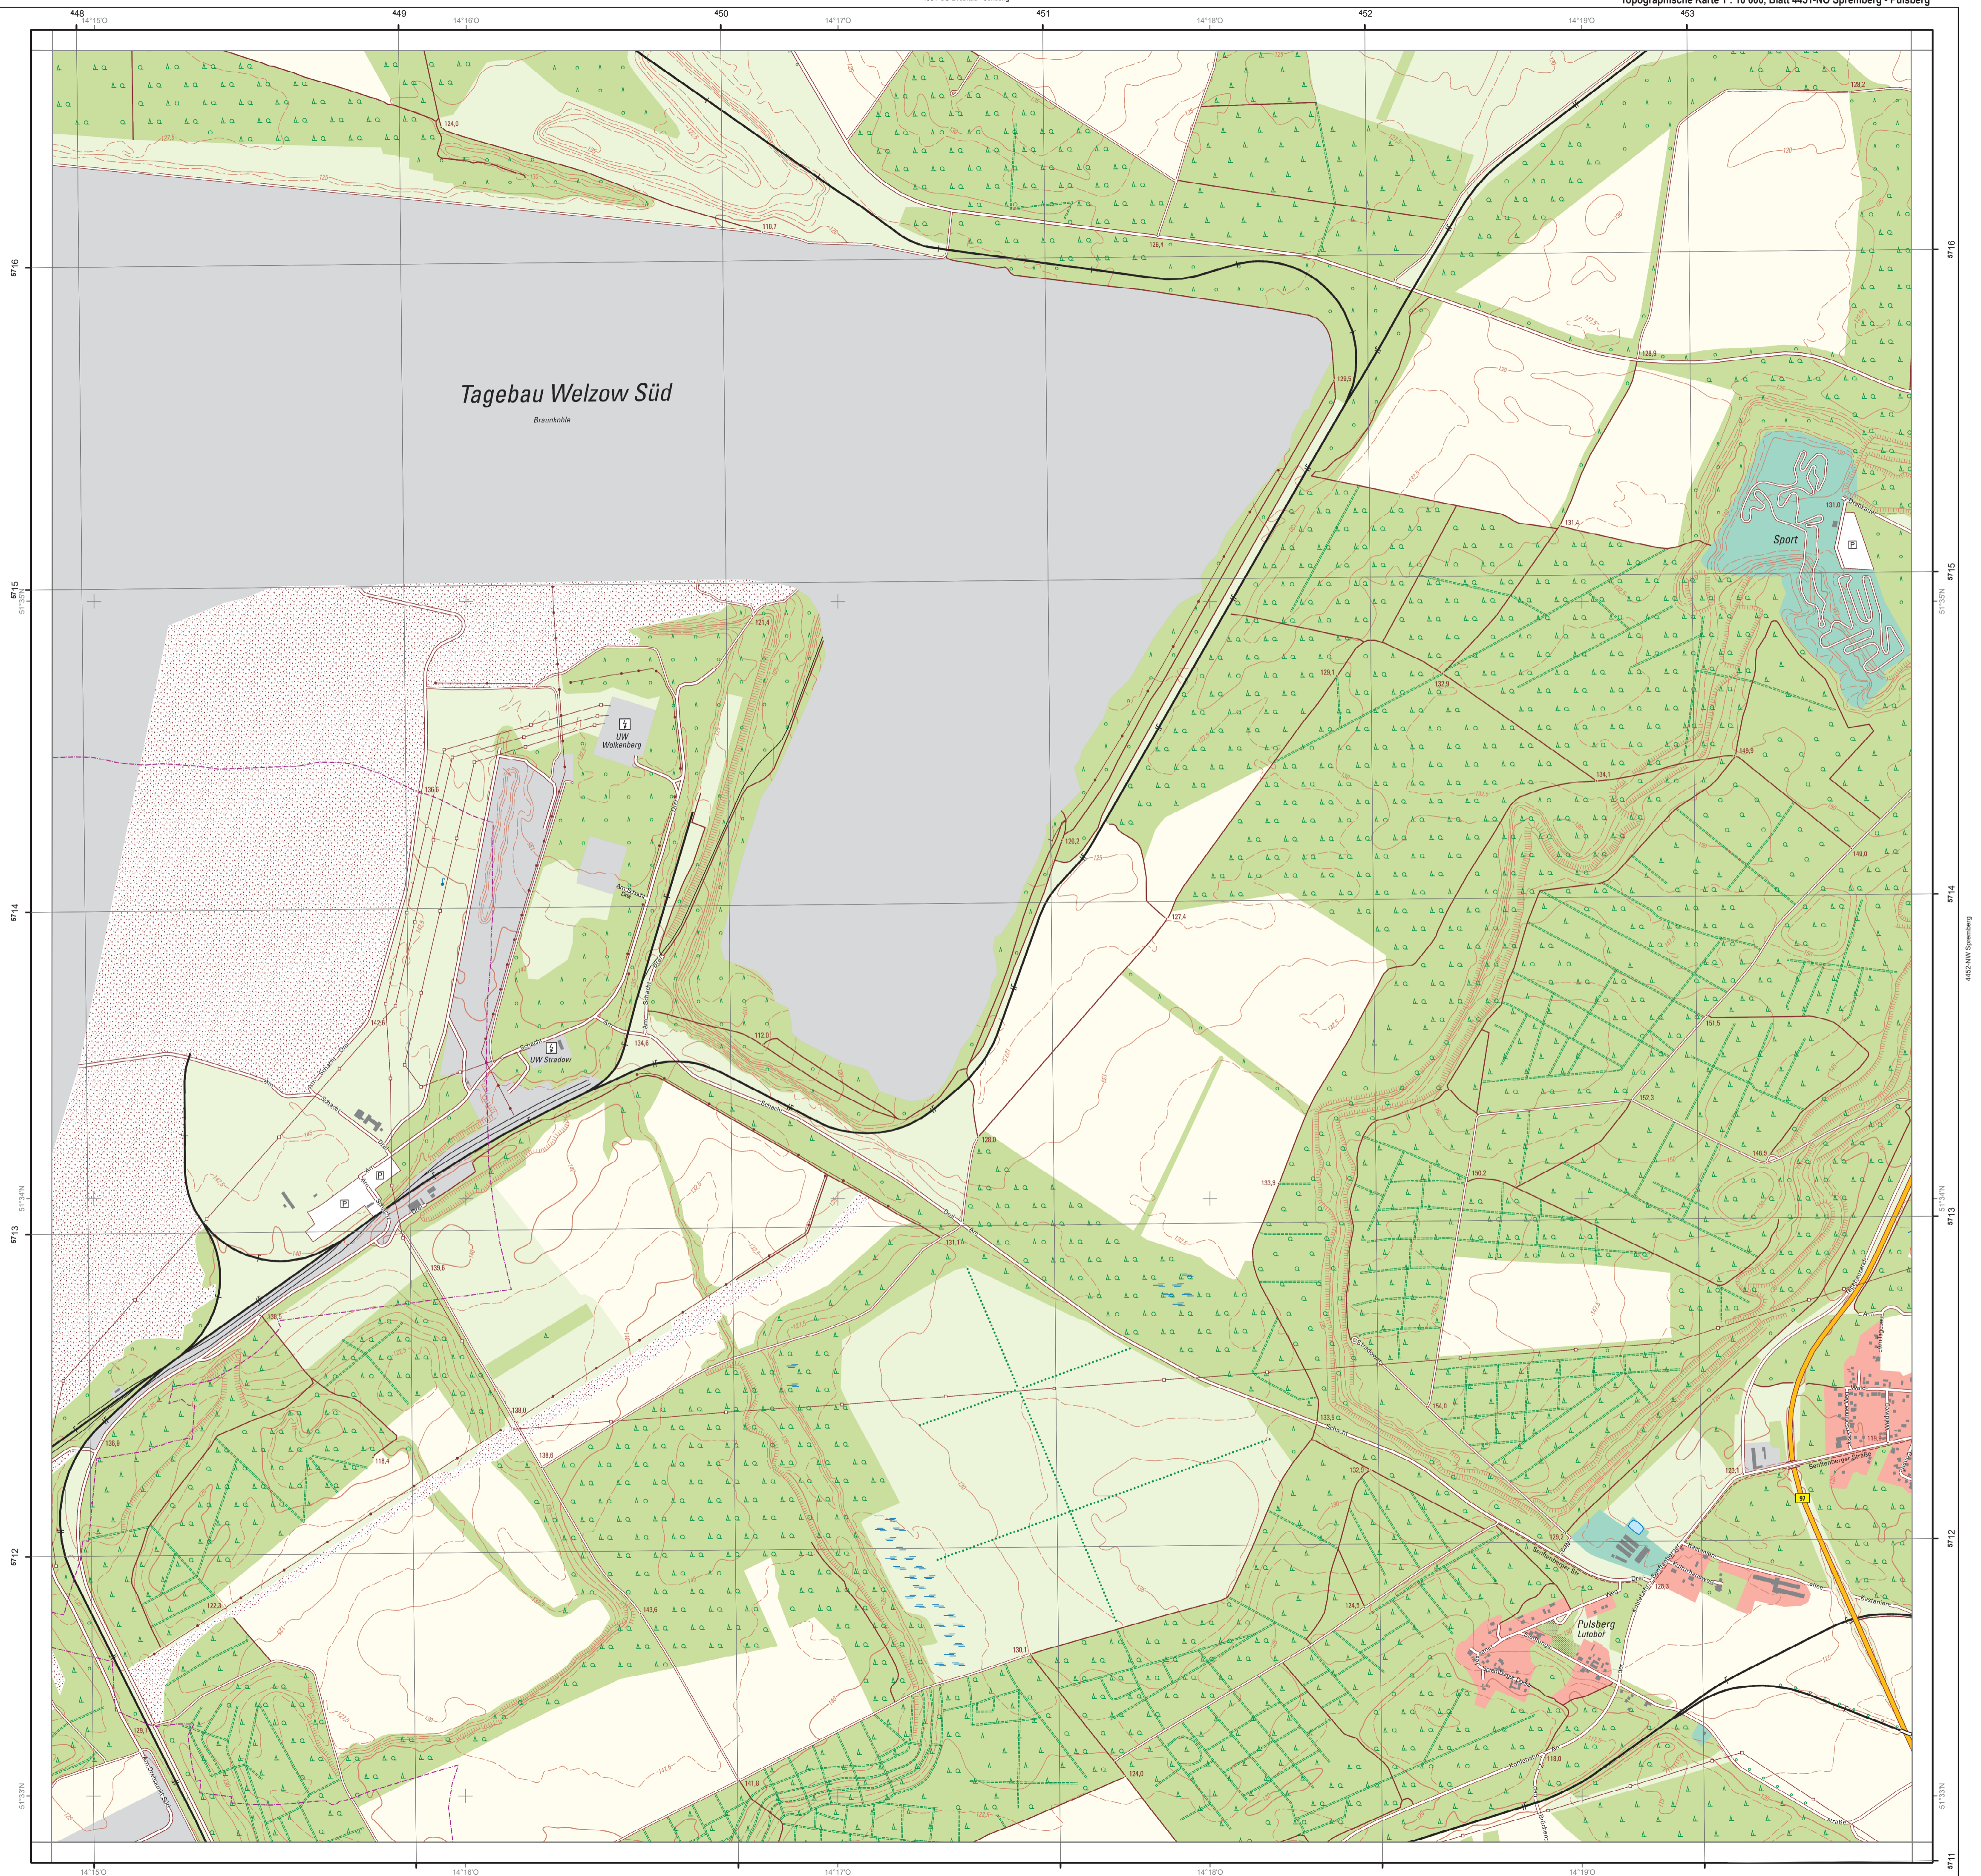

Legend for power and disposal (Ver- und Entsorgung) including symbols for power lines, water supply, and waste management facilities.

Legend for transport (Verkehr) including symbols for roads, railways, and airports.

Legend for vegetation (Vegetation) including symbols for different types of forests and open land.

Legend for water bodies (Gewässer) including symbols for rivers, streams, and lakes.

Legend for relief (Relief) including symbols for contour lines and elevation markers.

Legend for boundaries (Grenzen) including symbols for national, state, and local boundaries.

Legend for geodetic foundations / coordinates (Geodätische Grundlagen / Koordinaten) including information on datum and projection.

Maßstab 1 : 10 000
1 cm Karte entspricht 100 m in der Natur

Publication information including publisher (LGB), address, contact details, and ISBN.

Tagebau Welzow Süd
Braunkohle

UW Wolkenberg

UW Stradow

Sport